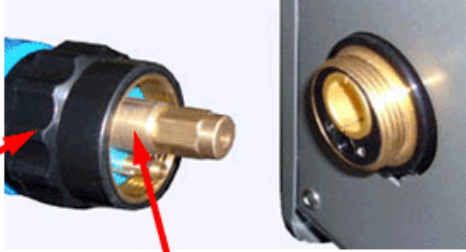

**Adapter nut
U416F03**

**Adapter
U4167E00**

	Power Supply	Wire feed	Gas	Safety
Adapter	○	○	○	×
Adapter nut	○	○	○	○

- < Direct Plugs >
 D = OTC :U5001D00
 DB = OTC Black torch :U5001B00
 P = Panasonic :U5001P00
 E = EURO (BINZEL) :U5002E00
 M = Miller :U5002M00
 MS = Miller (separated gas hose) :U5002S00
 H = HOBART (TWECO) :U5002H00
 L = Lincoln :U5002L00
 FS = DAIDEN "FS" series :U5001F00
 DM = DAIDEN "MOVE" series :U5001M00
 HT = HITACHI: U5001H00